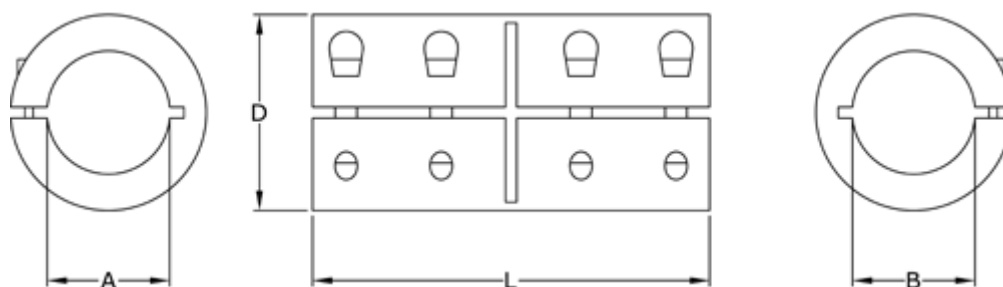

Data Sheet

Article number: 3323046502035

Description: Rigid coupling size 35 bore 35/35 mm
One piece clamp, stainless

Measures

A = 35
B = 35
D = 67
L = 95
Screw = M8x25